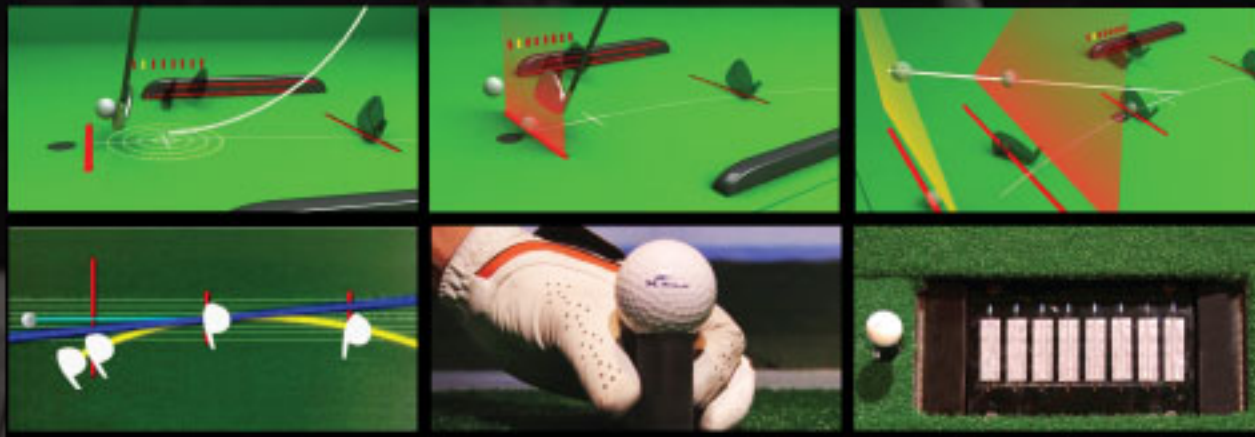

## *X-perience Real Terrain!*

- X-Plate is a revolutionary invention in lie changing simulation
- X Plate tilts in 8 different directions, mimics all terrain.
- Automatic mode:
  - Automatically adjusts your lie according to course terrain
- Manual mode:
  - Set your lie to uphill, downhill, or side hill conditions and practice

## *X-perience the convenience!*

Playing golf on the X Golf simulator will be the most effortless and pleasant round of indoor golf you'll ever play!

- X-Ball system gathers balls for you
- X-Ball system feeds balls into the automatic ball feeder
- X-Ball system remembers your tee height
- X-Ball system tees your ball for you

## X-perience the accuracy and consistency!

X Golf captures the key data inputs at the rate of 1,000,000/sec

- |                              |                      |
|------------------------------|----------------------|
| 1. Club head path            | 5. Ball speed        |
| 2. Club head speed           | 6. Ball launch angle |
| 3. Club head entry angle     | 7. Ball direction    |
| 4. Club head impact position | 8. Tee height        |

## *X-perience realistic and consistent short game!*

Lob Shot

Back Spin

Putting

- With X Golf, short game works
- Real lob shots are possible
- Bump and runs and chip shots act real
- Putting distance control is accurate and consistent